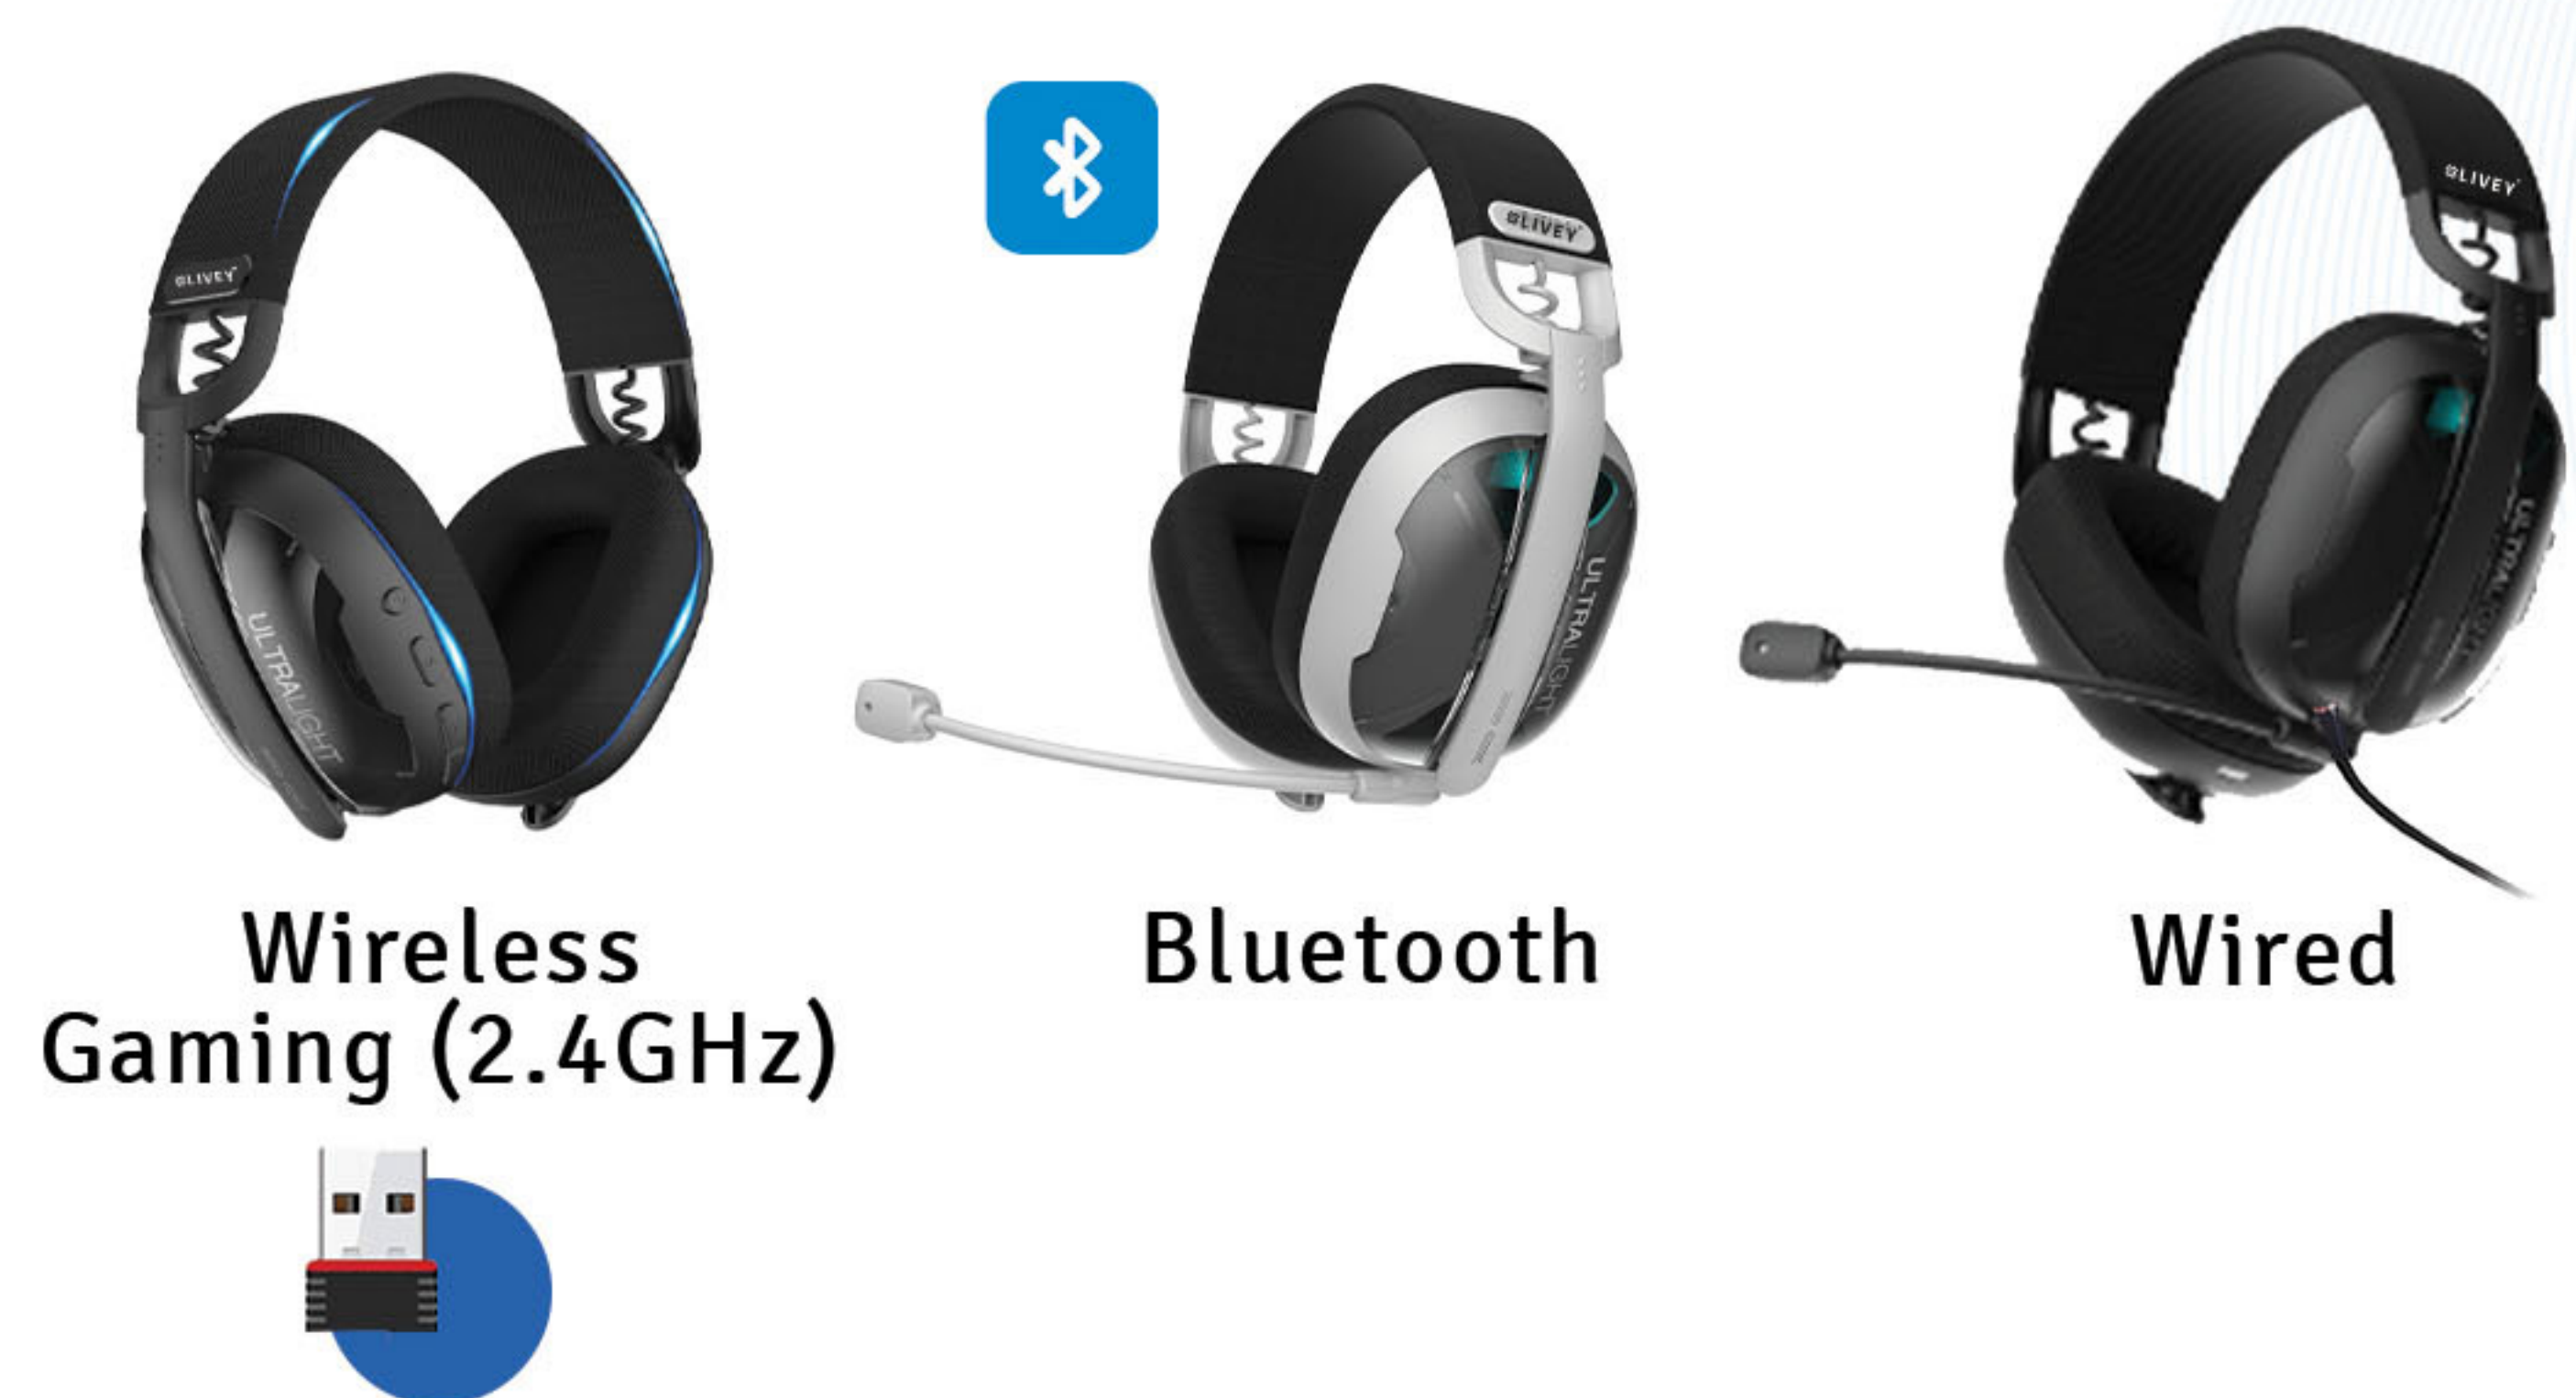

Triple Mode Gaming Headset

Wireless Gaming (2.4GHz)

Bluetooth

Wired